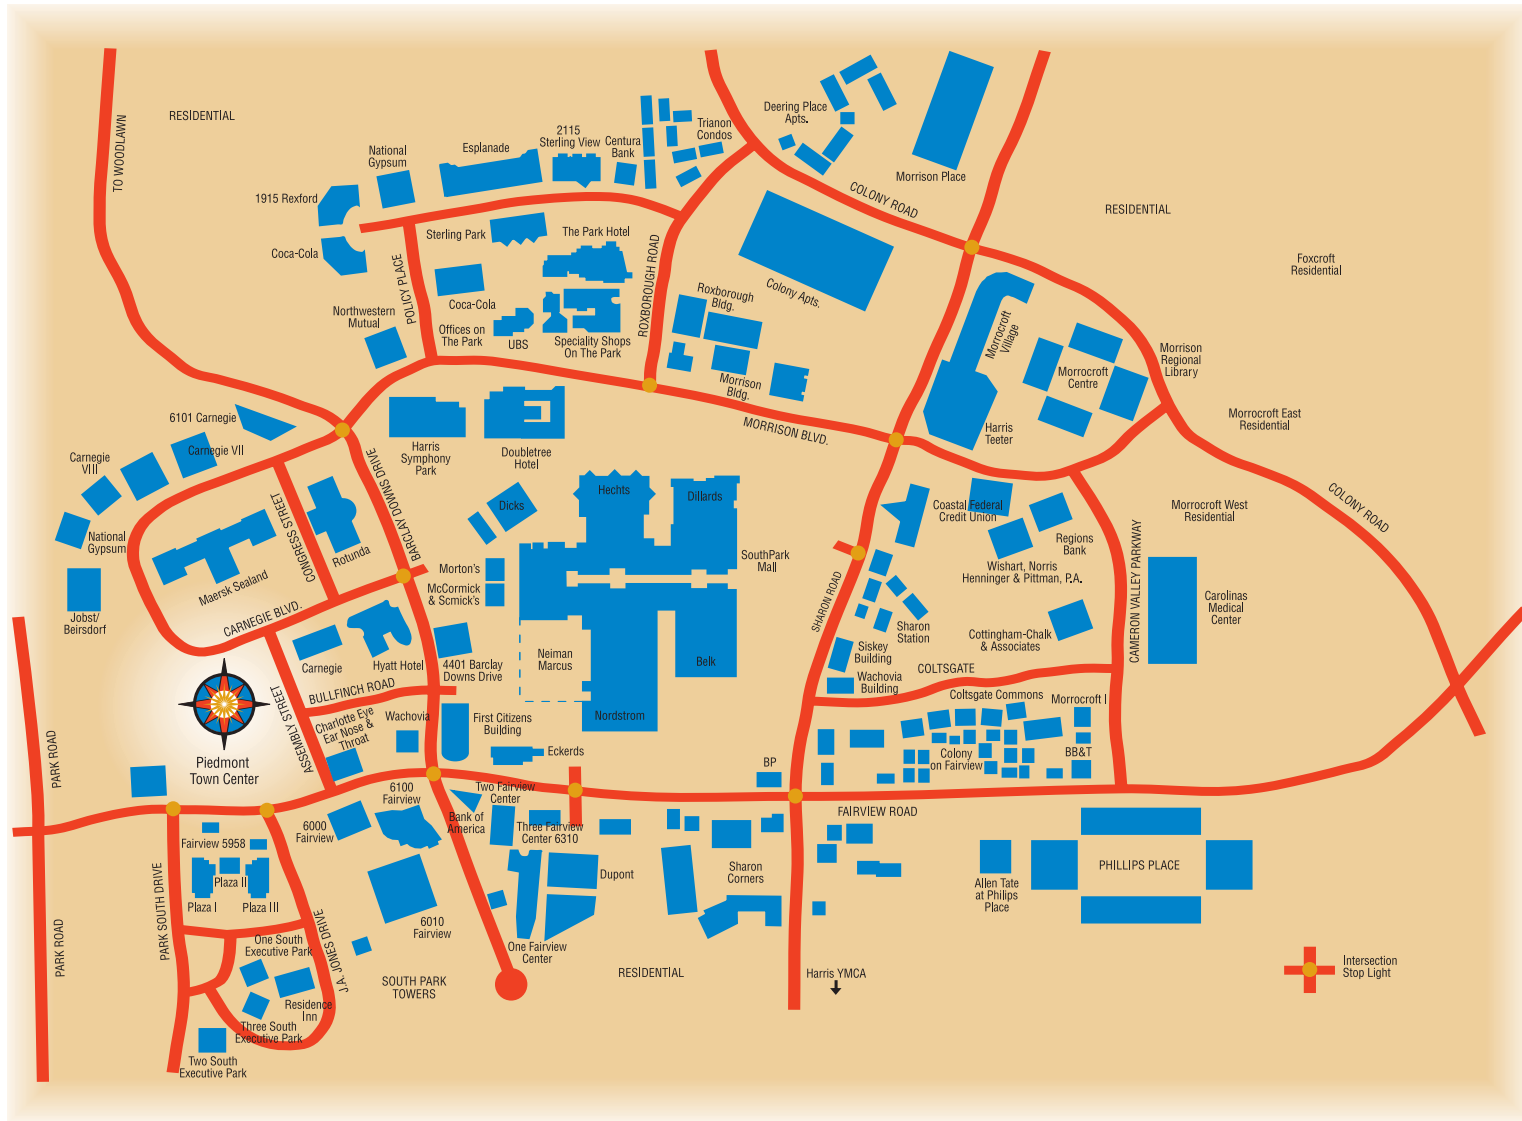

Piedmont Town Center and Surrounding SouthPark Area

Charlotte Area

Piedmont Town Center Location

- Located in the geographic center of Charlotte
- Five (5) miles to the Central Business District
- Eleven (11) miles to Douglas International Airport
- Convenient to I-77 and I-85 via Tyvola Road and Woodlawn Road