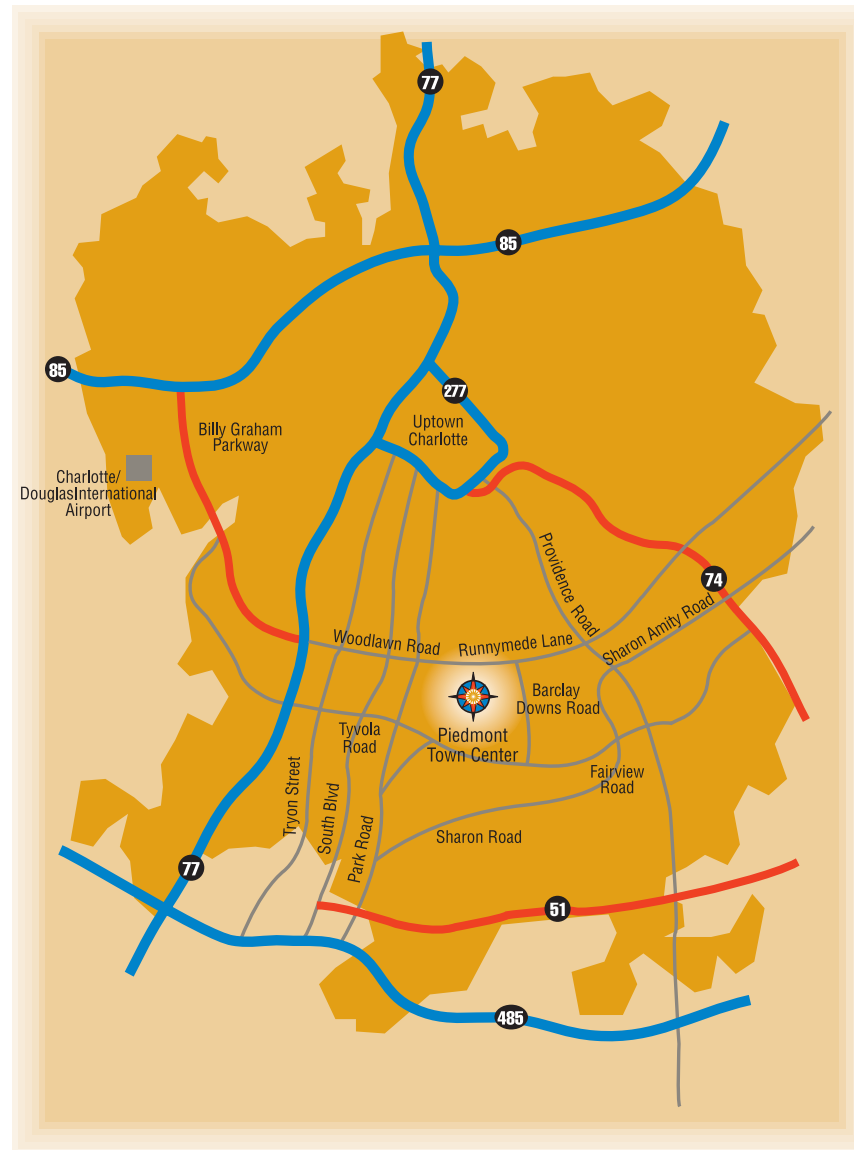

Piedmont Town Center and Surrounding SouthPark Area

Charlotte Area

Piedmont Town Center Location

- Located in the geographic center of Charlotte
- Five (5) miles to the Central Business District
- Eleven (11) miles to Douglas International Airport
- Convenient to I-77 and I-85 via Tyvola Road and Woodlawn Road